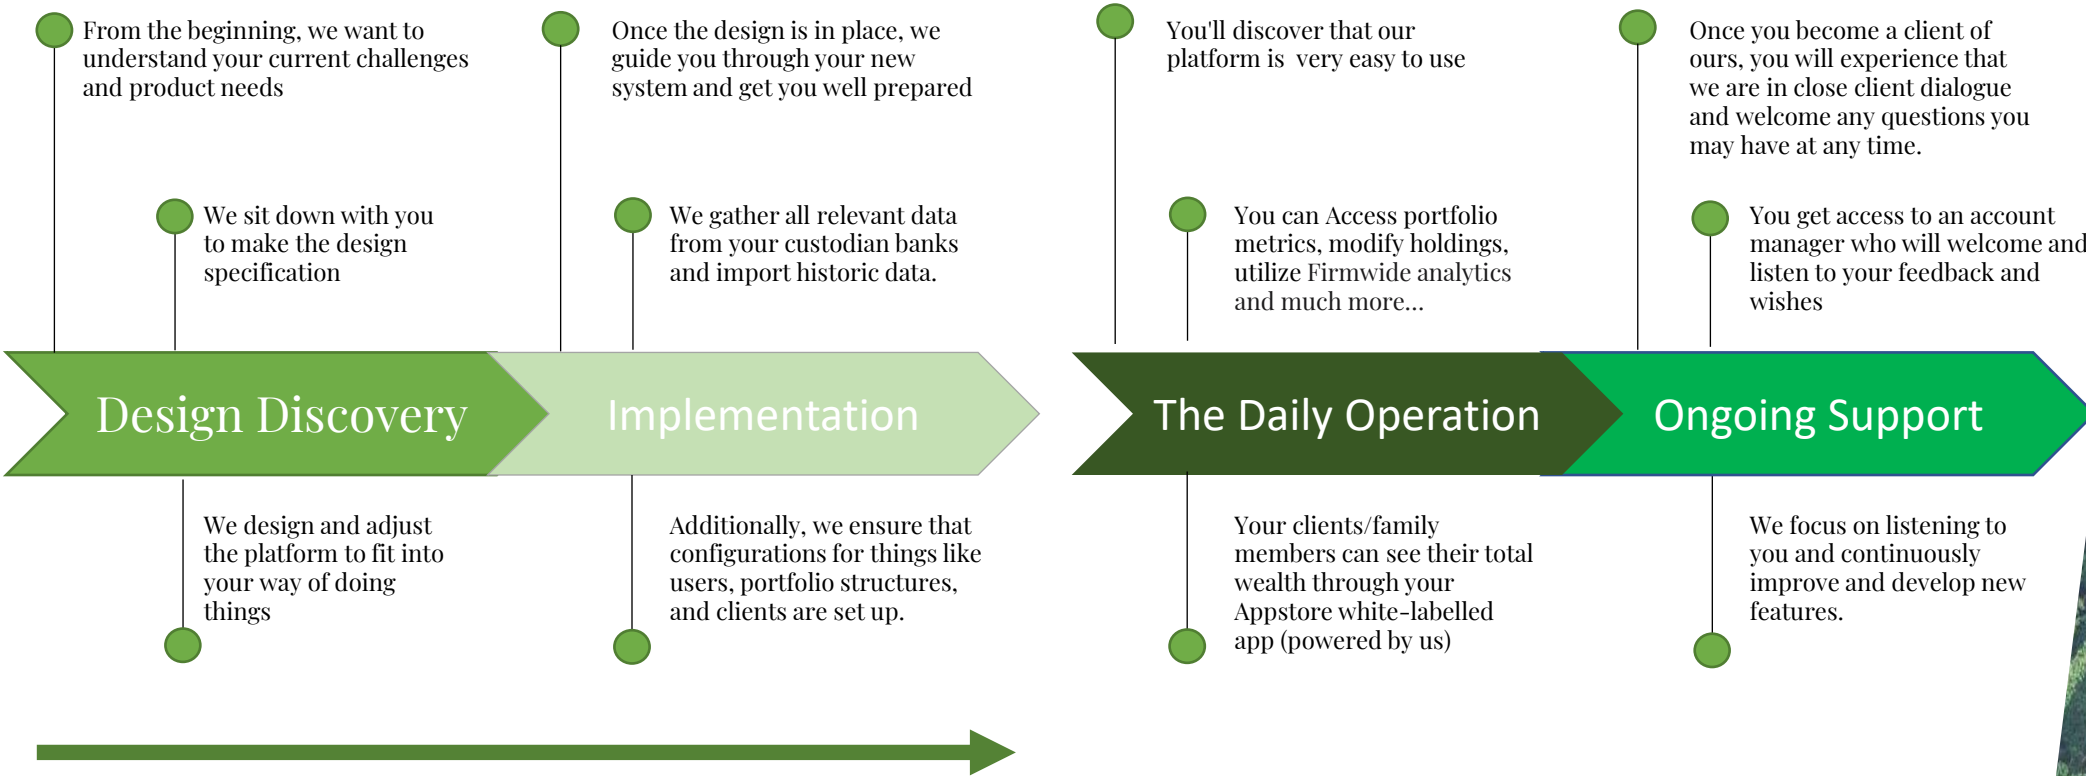

Your journey to a platform that is fit for the future

Typically 4-6 weeks. NO Consultancy Fees, NO Onboarding Charge.... Just great service